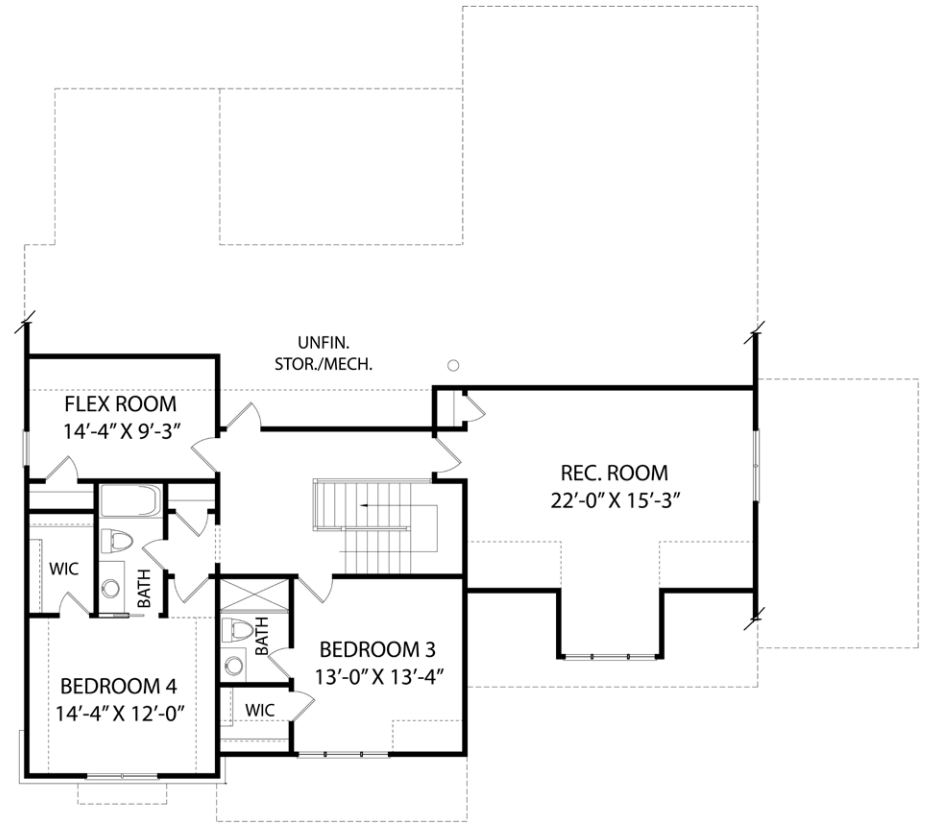

# Walker DesignBuild, Homesite 17

4 BR | 4.5 BA | 3,478 SF

221 COTTAGE WAY, PITTSBORO, NC 27312

919-278-7687 | 235 COTTAGE WAY, PITTSBORO NC 27312 | [VINEYARDSATCP.COM](http://VINEYARDSATCP.COM)

FIRST FLOOR

SECOND FLOOR