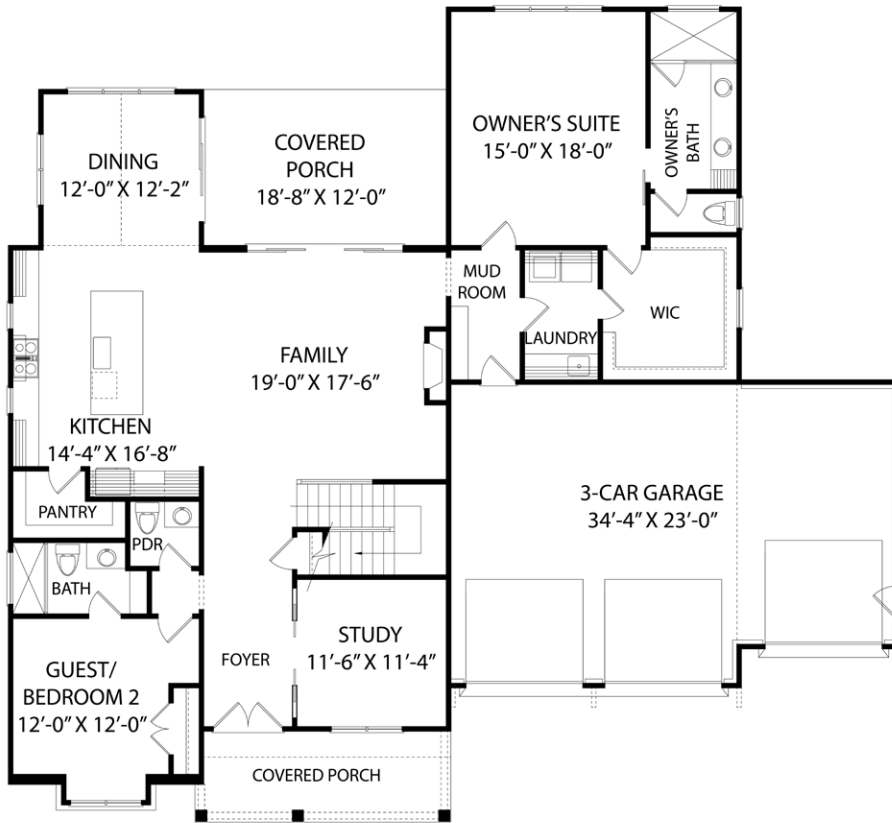

# Walker DesignBuild, Homesite 17

4 BR | 4.5 BA | 3,478 SF

221 COTTAGE WAY, PITTSBORO, NC 27312

919-278-7687 | 235 COTTAGE WAY, PITTSBORO NC 27312 | [VINEYARDSATCP.COM](http://VINEYARDSATCP.COM)

FIRST FLOOR

SECOND FLOOR