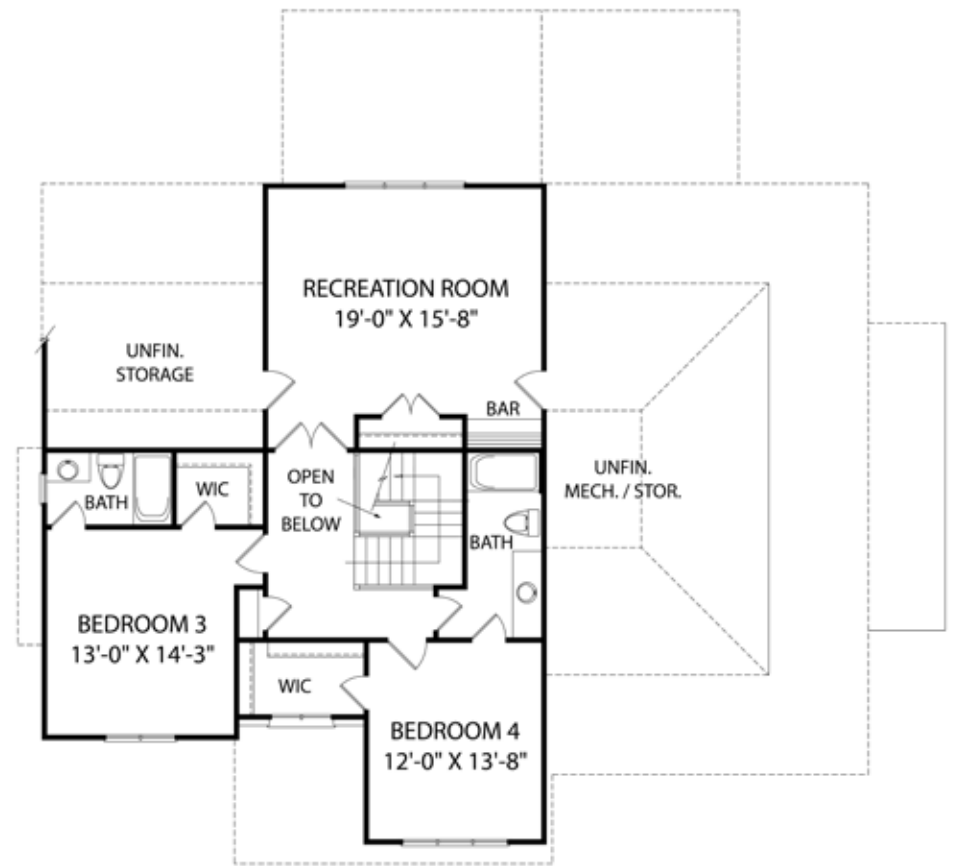

# Walker Design Build, Homesite 9

4 BR | 4.5 BA | 3,187 SF

123 COTTAGE WAY, PITTSBORO, NC 27312

919-278-7687 | 235 COTTAGE WAY, PITTSBORO NC 27312 | [VINEYARDSATCP.COM](http://VINEYARDSATCP.COM)

FIRST FLOOR

SECOND FLOOR