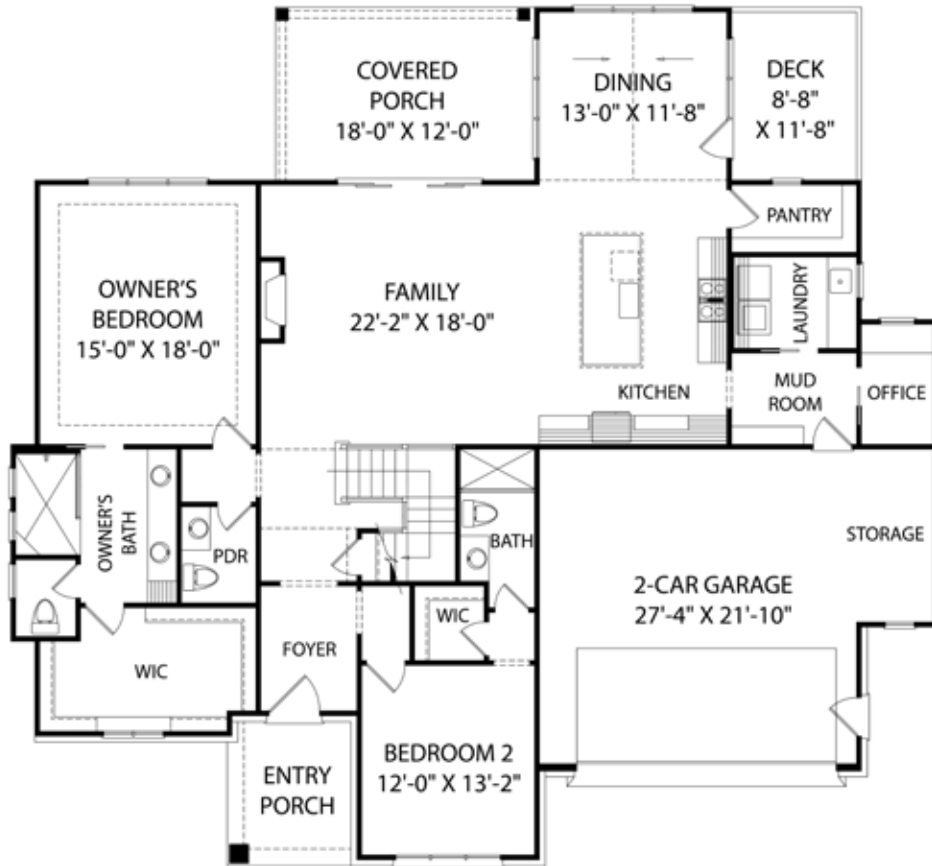

# Walker Design Build, Homesite 9

4 BR | 4.5 BA | 3,187 SF

123 COTTAGE WAY, PITTSBORO, NC 27312

919-278-7687 | 235 COTTAGE WAY, PITTSBORO NC 27312 | [VINEYARDSATCP.COM](http://VINEYARDSATCP.COM)

FIRST FLOOR

SECOND FLOOR