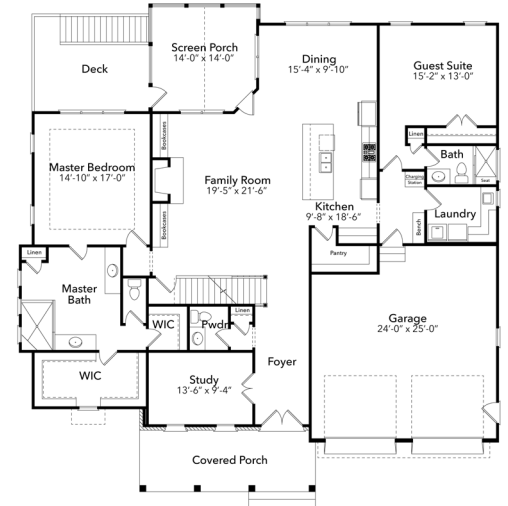

CHATHAM PARK

WALKER DESIGNBUILD, HOMESITE 14 193 COTTAGE WAY, PITTSBORO, NC 27312 4 BR | 3 1/2 BA | 3,457 SF

(919) 789-5250 | 235 COTTAGE WAY, PITTSBORO, NC 27312 | CHATHAMPARK.COM

Floorplans and renderings are artistic representations and subject to change without prior notice. Dimensions are approximate. Sales by Coldwell Banker Howard Perry and Walston New Homes & Land. 08/10/2020

BASEMENT

FIRST FLOOR

SECOND FLOOR