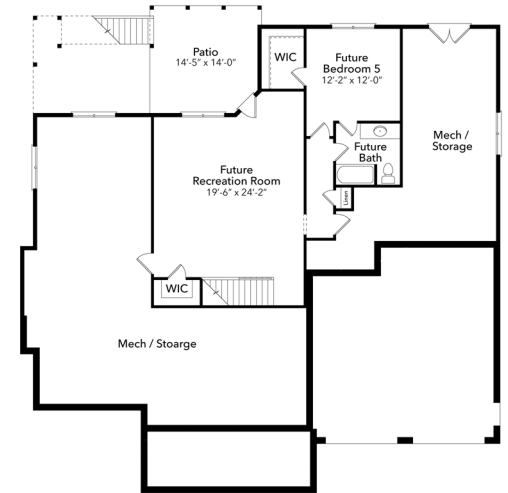

CHATHAM PARK

WALKER DESIGNBUILD, HOMESITE 14 193 COTTAGE WAY, PITTSBORO, NC 27312 4 BR | 3 1/2 BA | 3,457 SF

(919) 789-5250 | 235 COTTAGE WAY, PITTSBORO, NC 27312 | CHATHAMPARK.COM

Floorplans and renderings are artistic representations and subject to change without prior notice. Dimensions are approximate. Sales by Coldwell Banker Howard Perry and Walston New Homes & Land. 08/10/2020

BASEMENT

FIRST FLOOR

SECOND FLOOR