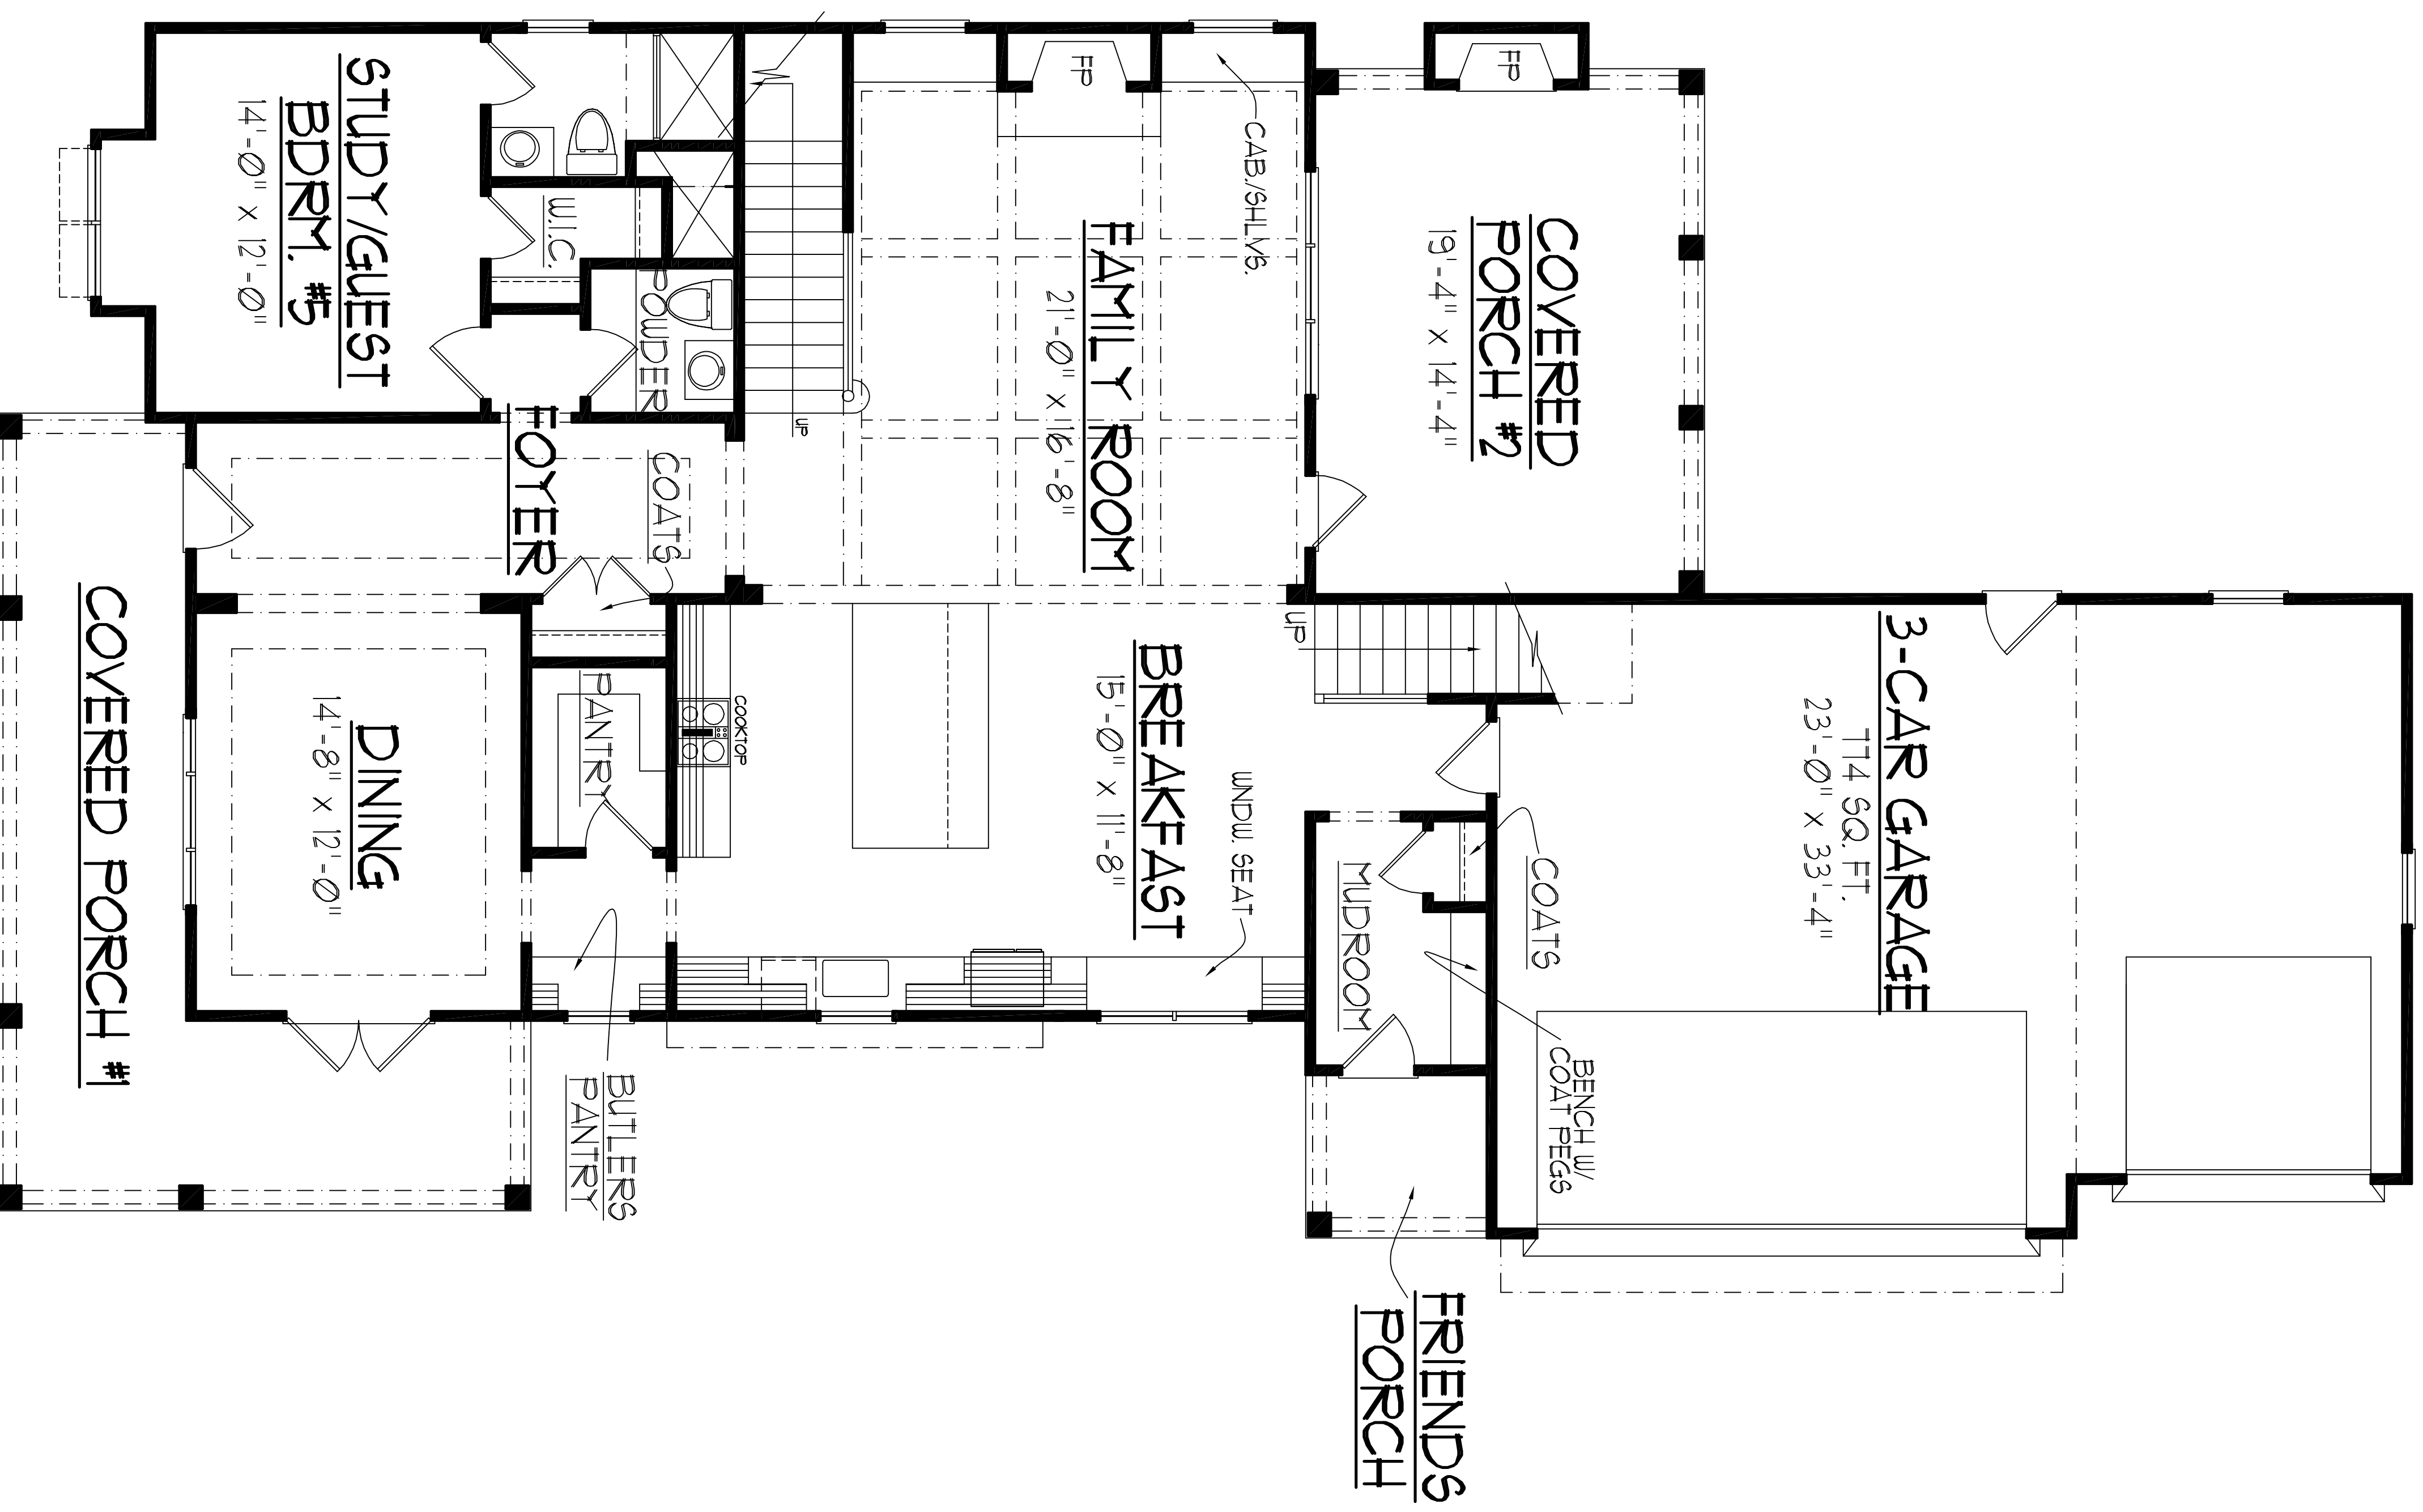

MURPHY - GARNOW DESIGN GROUP, INC.

1140-300 KILDALRE FARM ROAD
CARY, NORTH CAROLINA 27511
(919) 481-9115 FAX: (919) 481-6910
www.murphygarnowdesign.com

FIRST FLOOR PLAN

10'-0" CLG. HGT. 1662 SQ. FT.
TOTAL 4025 SQ. FT.

WALKER DESIGN BUILD
" BELLA CASA "
LOT# 112