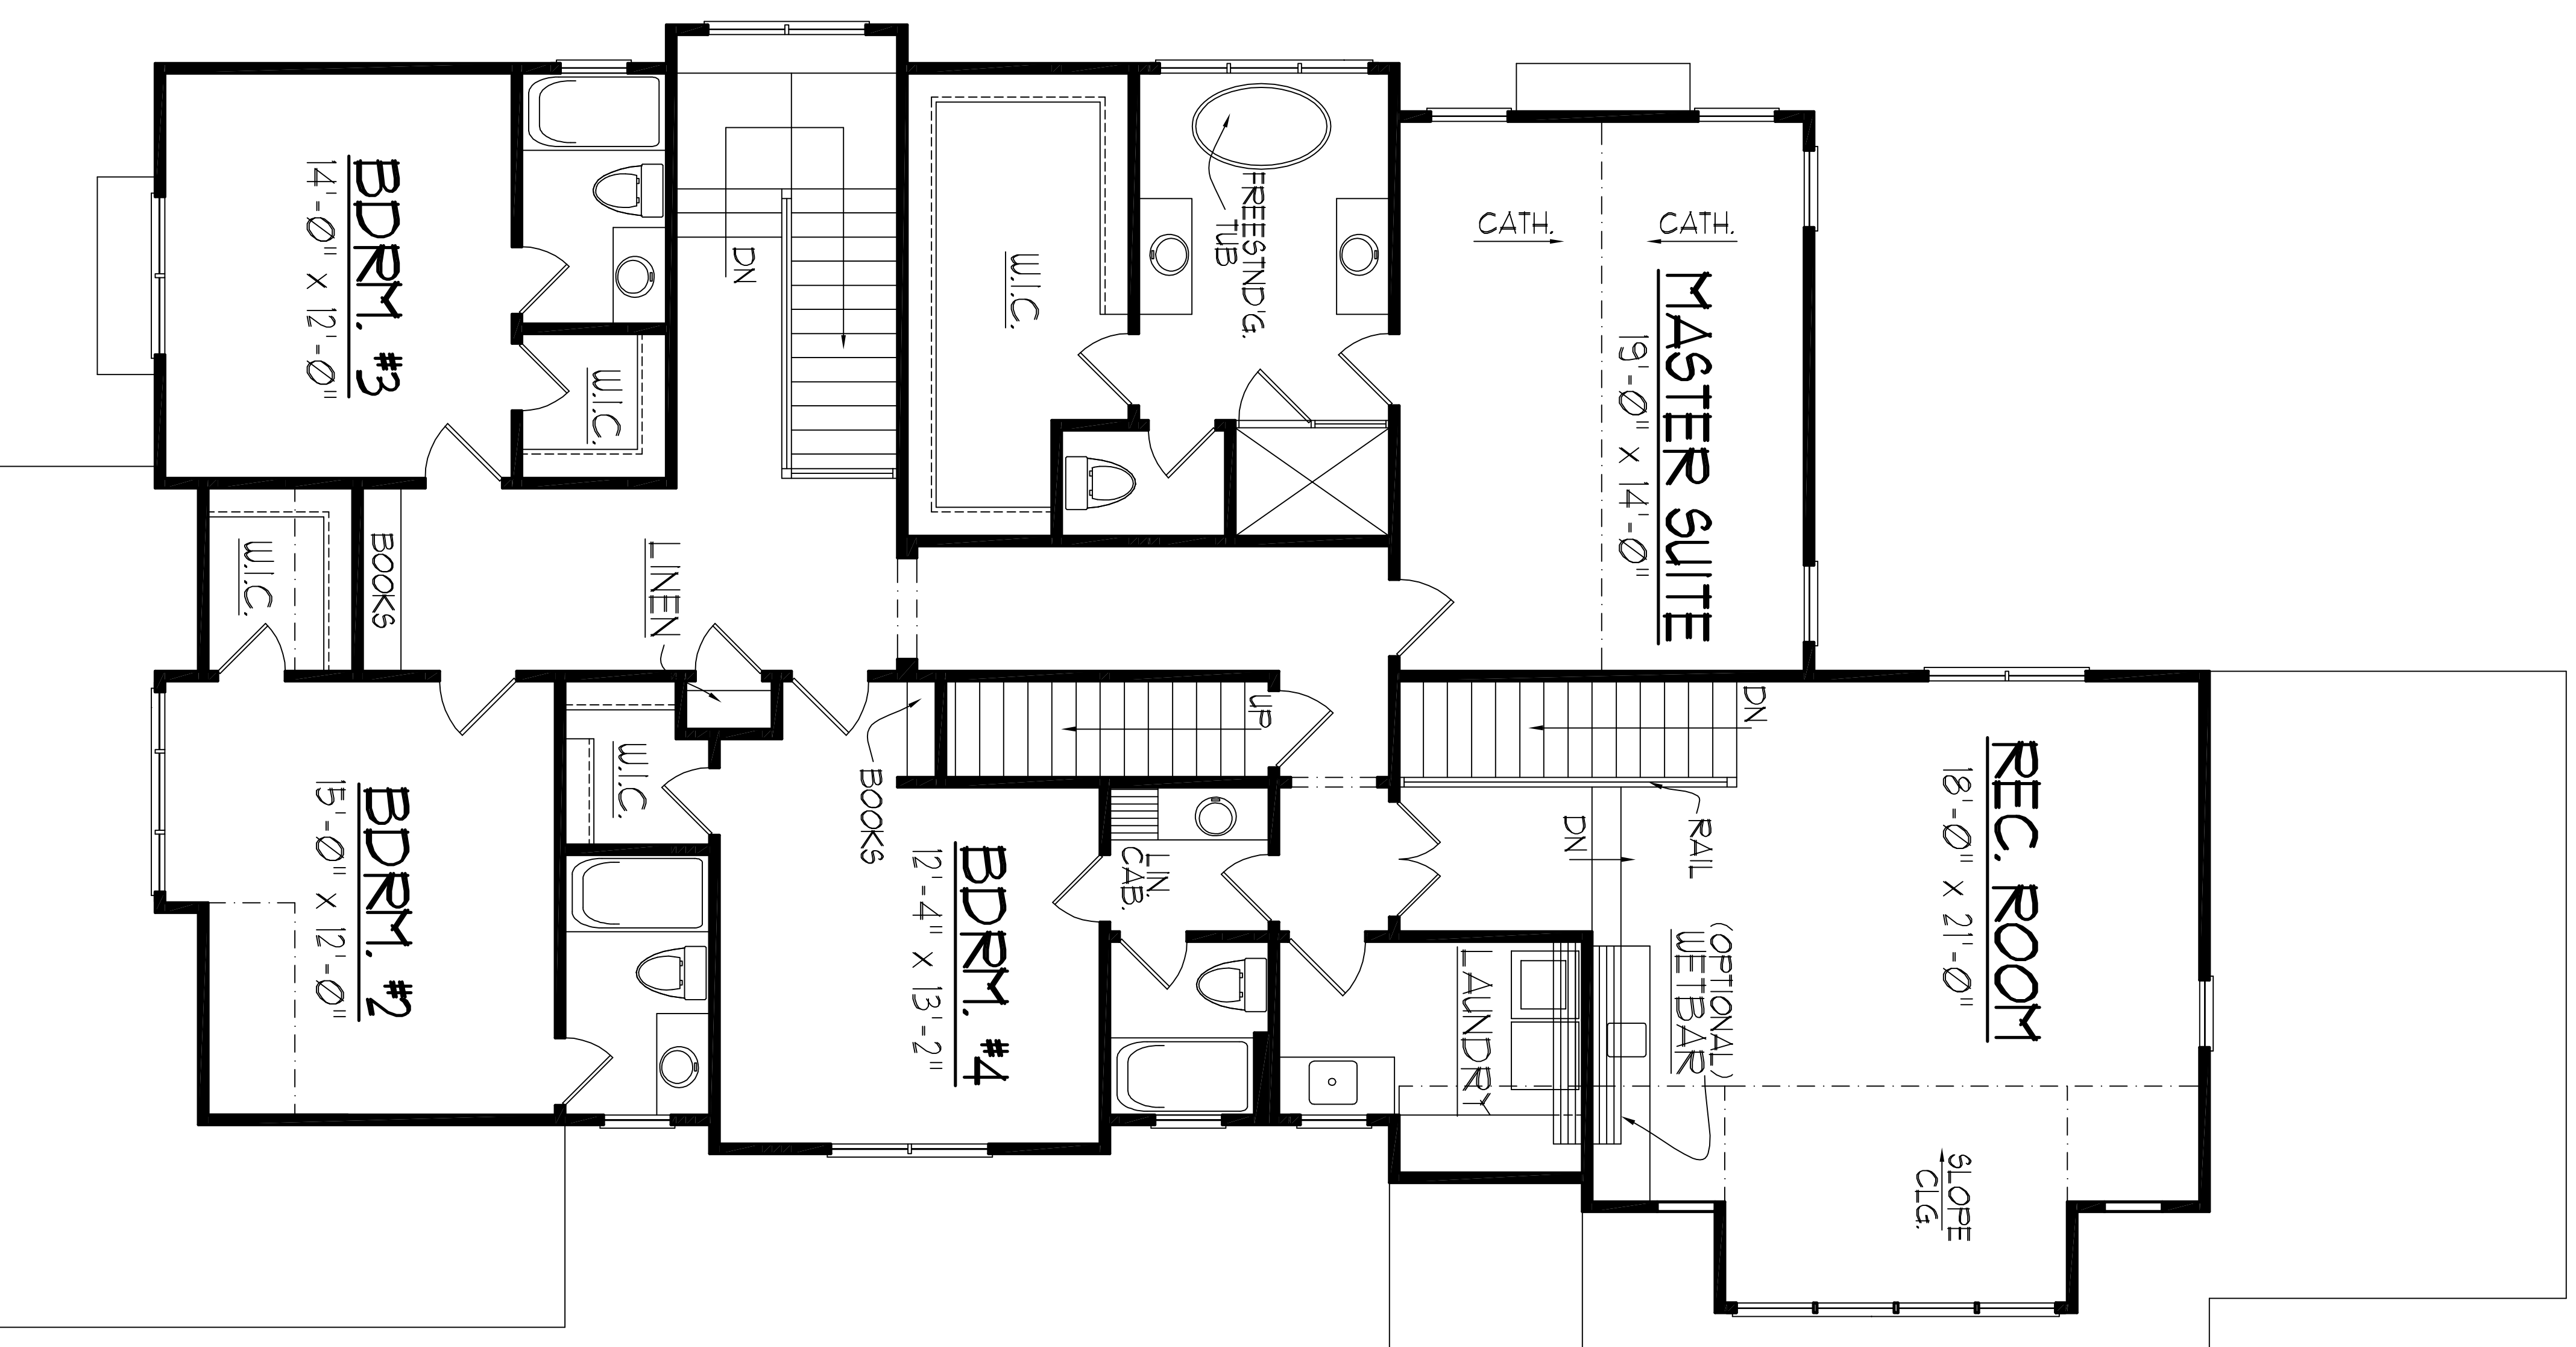

10'-0" CLG. HGT. 1662 SQ. FT.  
TOTAL 4025 SQ. FT.

WALKER DESIGN BUILD  
" BELLA CASA "  
LOT# 112

**MURPHY - GARNOW DESIGN GROUP, INC.**

1140-300 KILDAIRE FARM ROAD  
CARY, NORTH CAROLINA 27511  
(919) 481-9115 FAX: (919) 481-6910  
www.murphygarnowdesign.com

**SECOND FLOOR PLAN**

9'-0" CLG. HGT.

2363 SQ. FT.

WALKER DESIGN BUILD  
" BELLA CASA "  
LOT# 112

**MURPHY - GARNOW DESIGN GROUP, INC.**

1140-300 KILDAIRE FARM ROAD  
CARY, NORTH CAROLINA 27511  
(919) 481-9115 FAX: (919) 481-6910  
www.murphygarnowdesign.com

**THIRD/ATTIC FLOOR PLAN**

9'-0" CLG. HGT.

WALKER DESIGN BUILD  
" BELLA CASA "  
LOT# 172