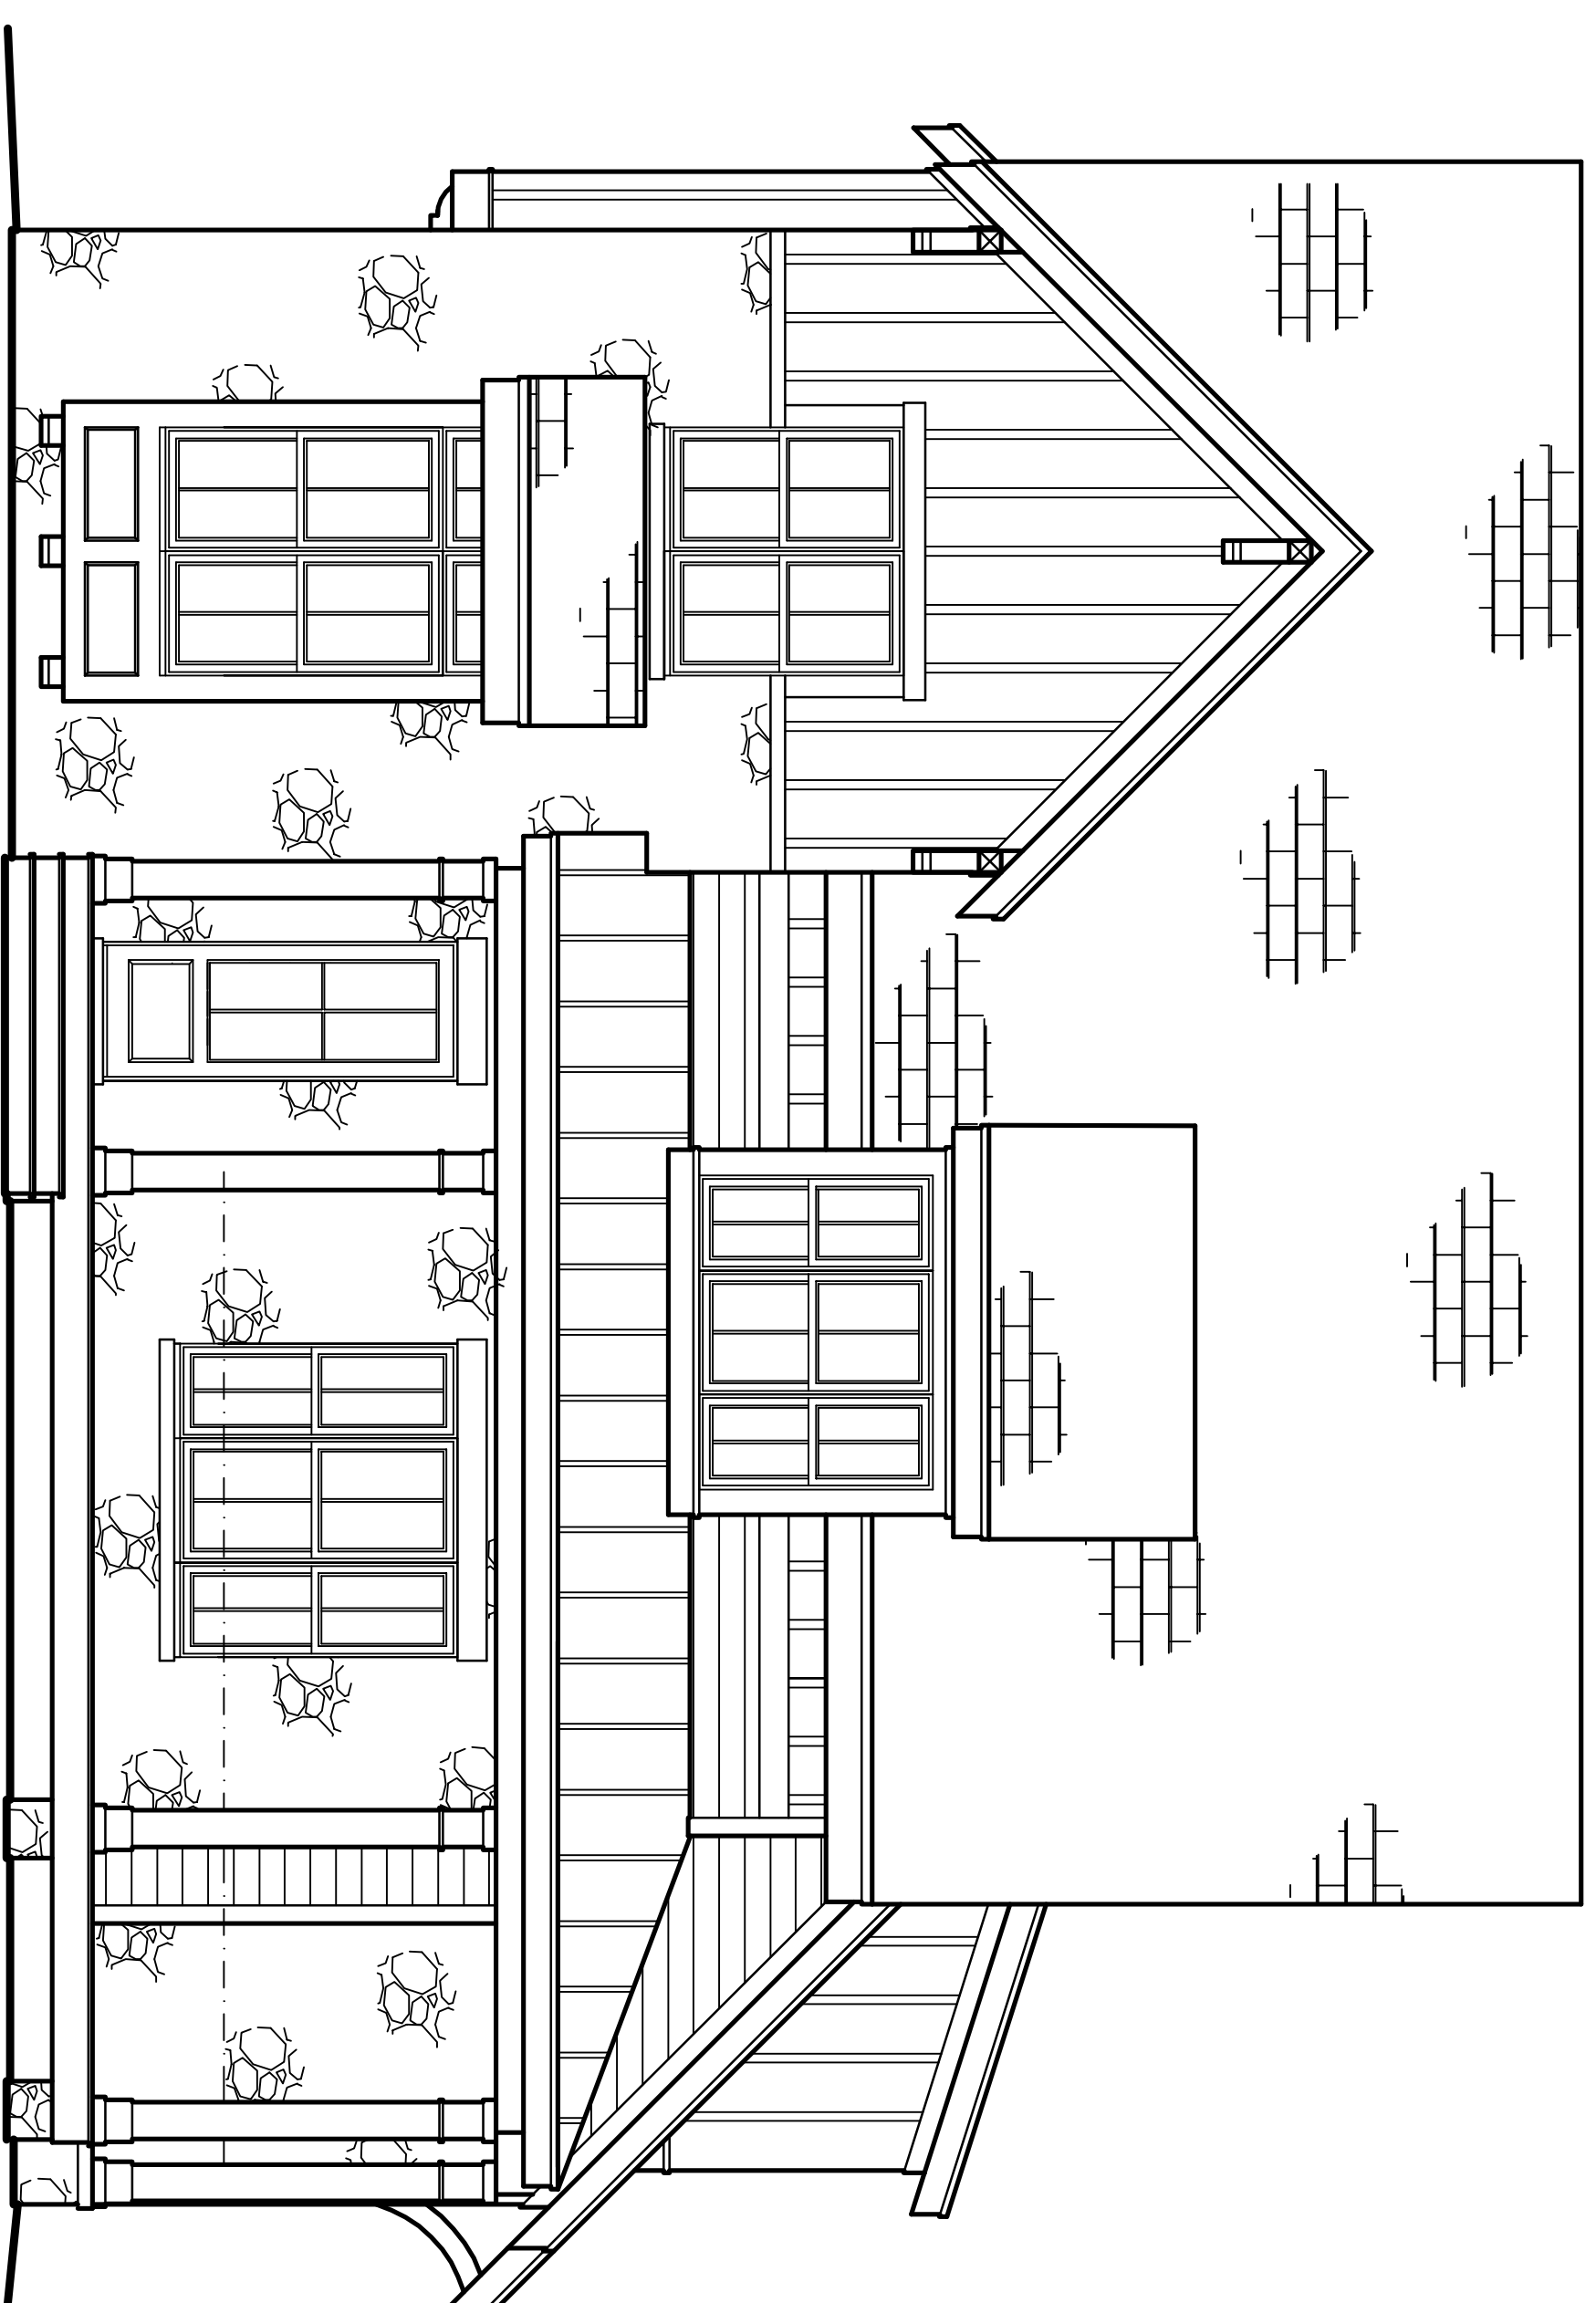

MURPHY - GARNOW DESIGN GROUP, INC.

1140-300 KILDAIRE FARM ROAD
CARY, NORTH CAROLINA 27511
(919) 481-9115 FAX: (919) 481-6910
www.murphygarnowdesign.com

FRONT ELEVATION

WALKER DESIGN BUILD

" BELLA CASA "

LOT# 172