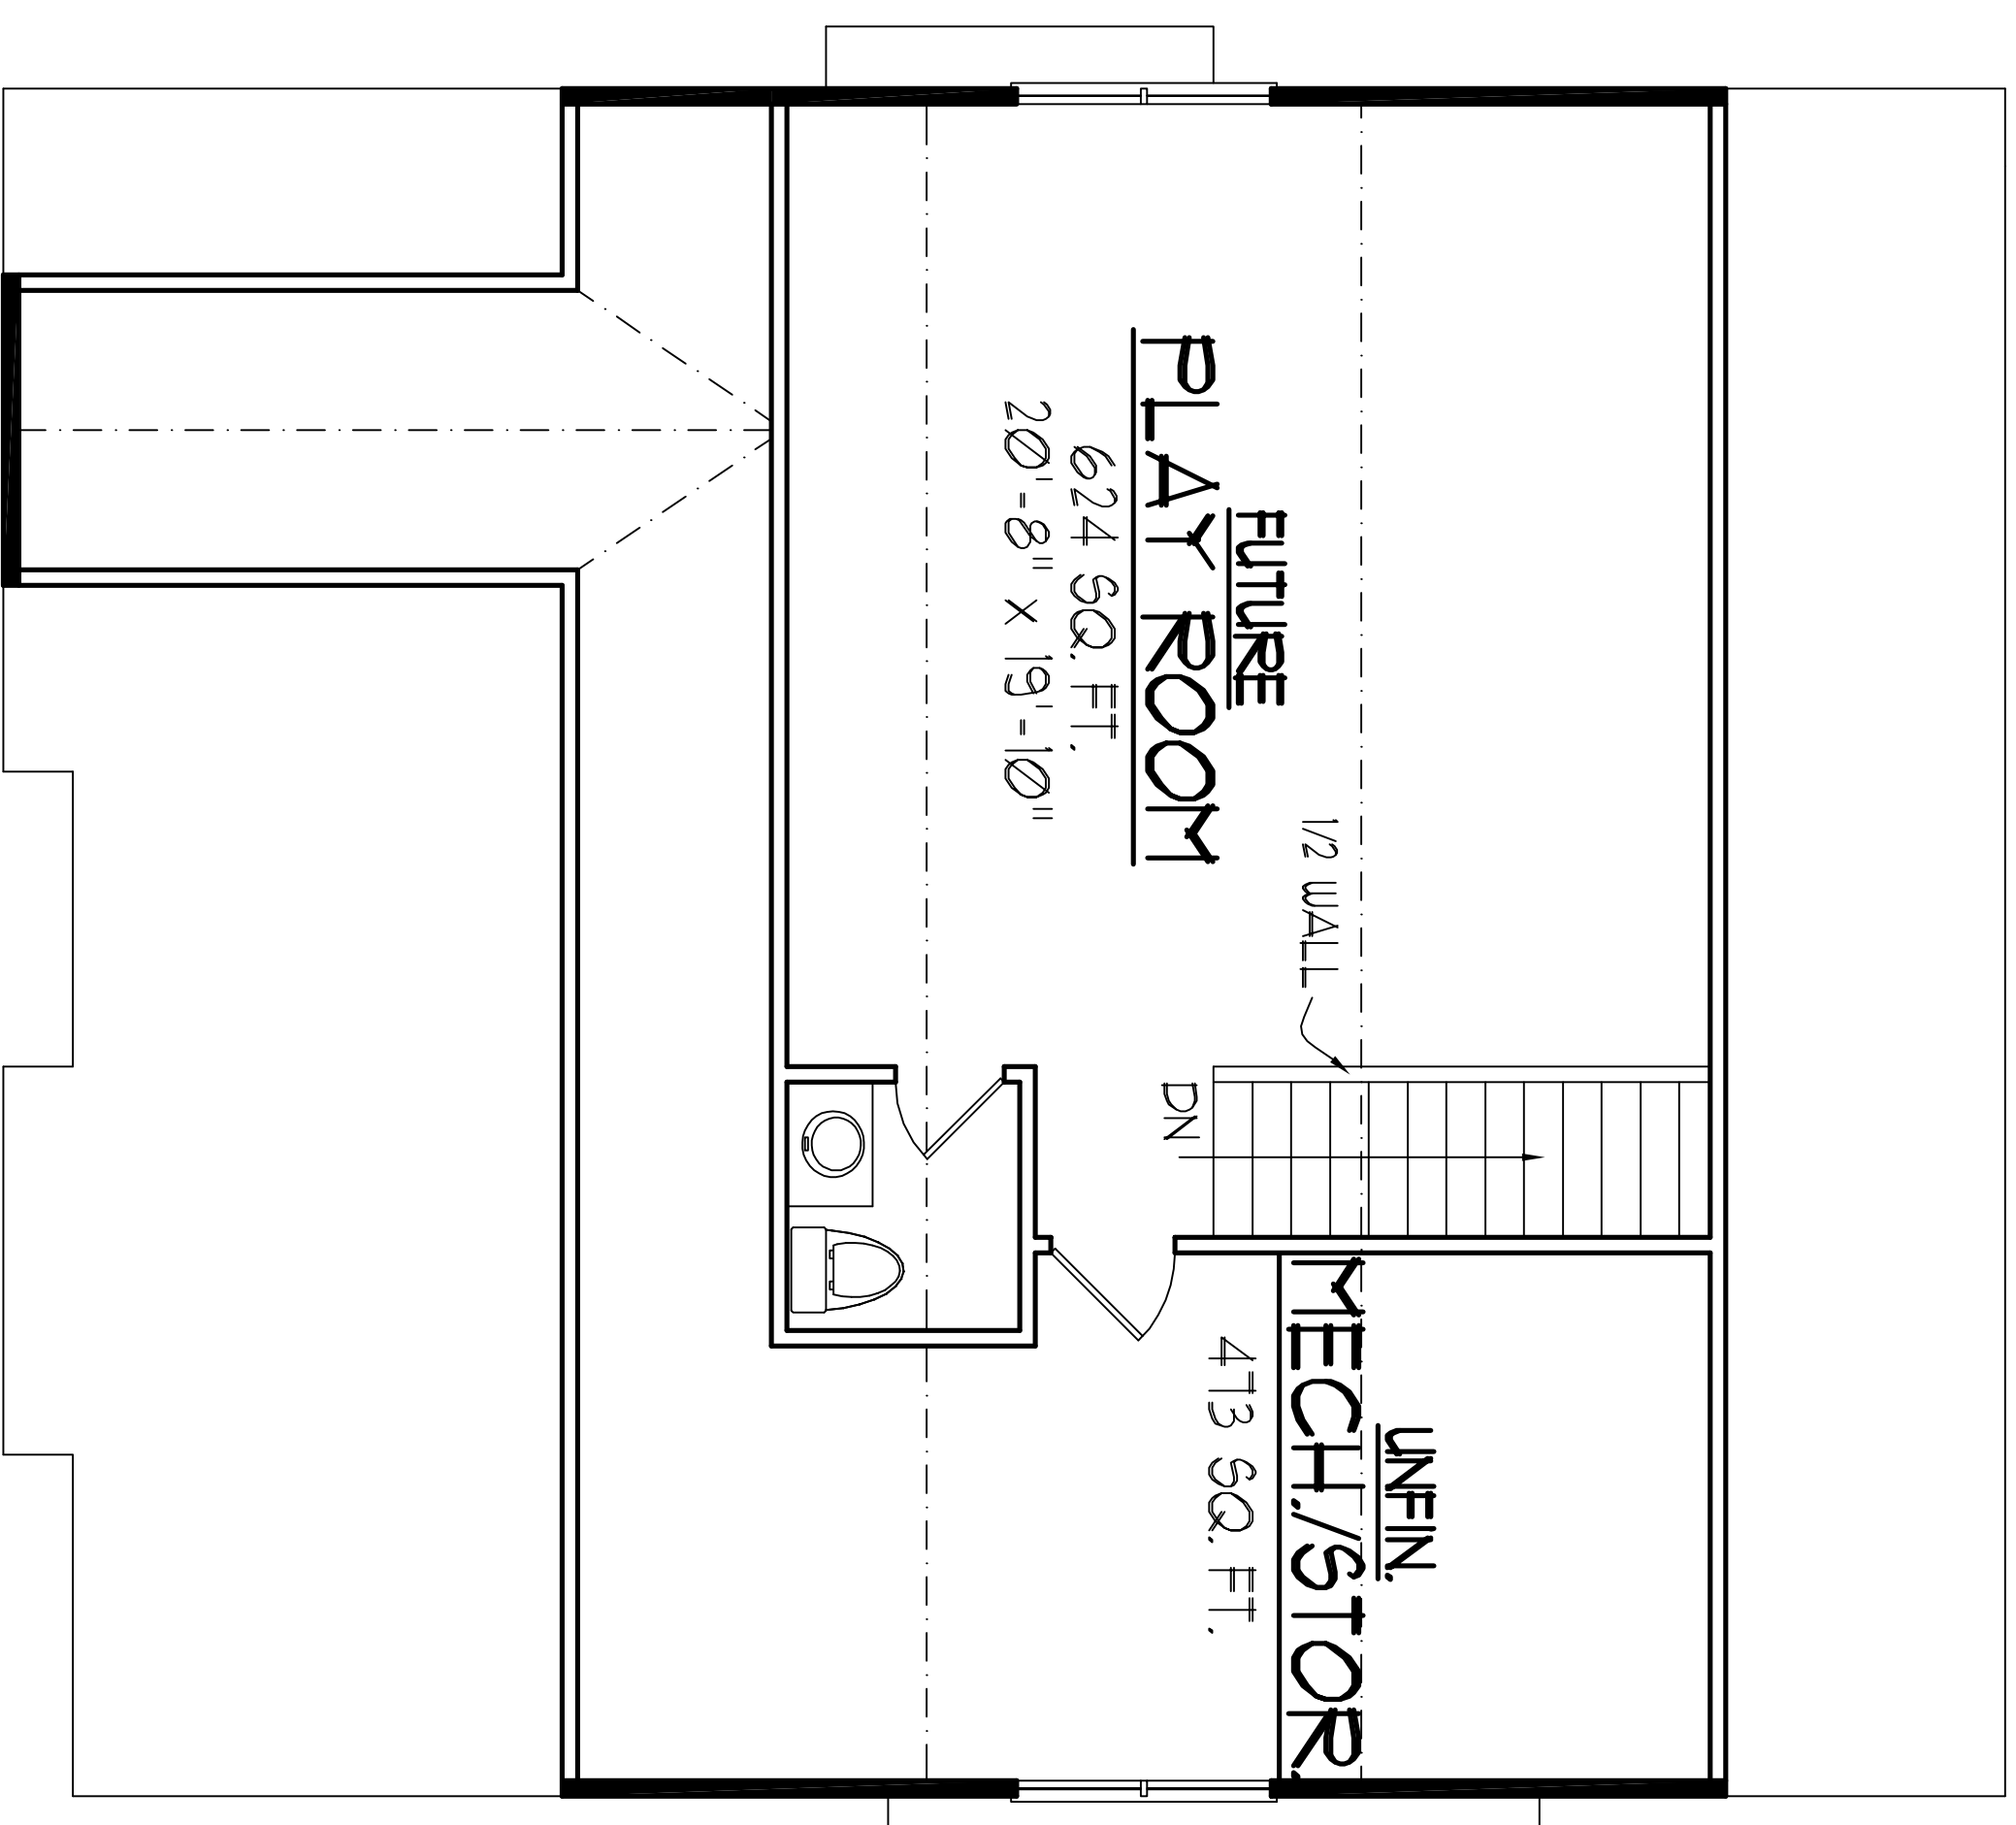

10'-0" CLG. HGT. 1662 SQ. FT.  
TOTAL 4025 SQ. FT.

WALKER DESIGN BUILD  
" BELLA CASA "  
LOT# 112

**MURPHY - GARNOW DESIGN GROUP, INC.**

1140-300 KILDAIRE FARM ROAD  
CARY, NORTH CAROLINA 27511  
(919) 481-9115 FAX: (919) 481-6910  
www.murphygarnowdesign.com

**SECOND FLOOR PLAN**

9'-0" CLG. HGT.

2363 SQ. FT.

WALKER DESIGN BUILD  
" BELLA CASA "  
LOT# 112

**MURPHY - GARNOW DESIGN GROUP, INC.**

1140-300 KILDAIRE FARM ROAD  
CARY, NORTH CAROLINA 27511  
(919) 481-9115 FAX: (919) 481-6910  
www.murphygarnowdesign.com

**THIRD/ATTIC FLOOR PLAN**

9'-0" CLG. HGT.

WALKER DESIGN BUILD  
" BELLA CASA "  
LOT# 172