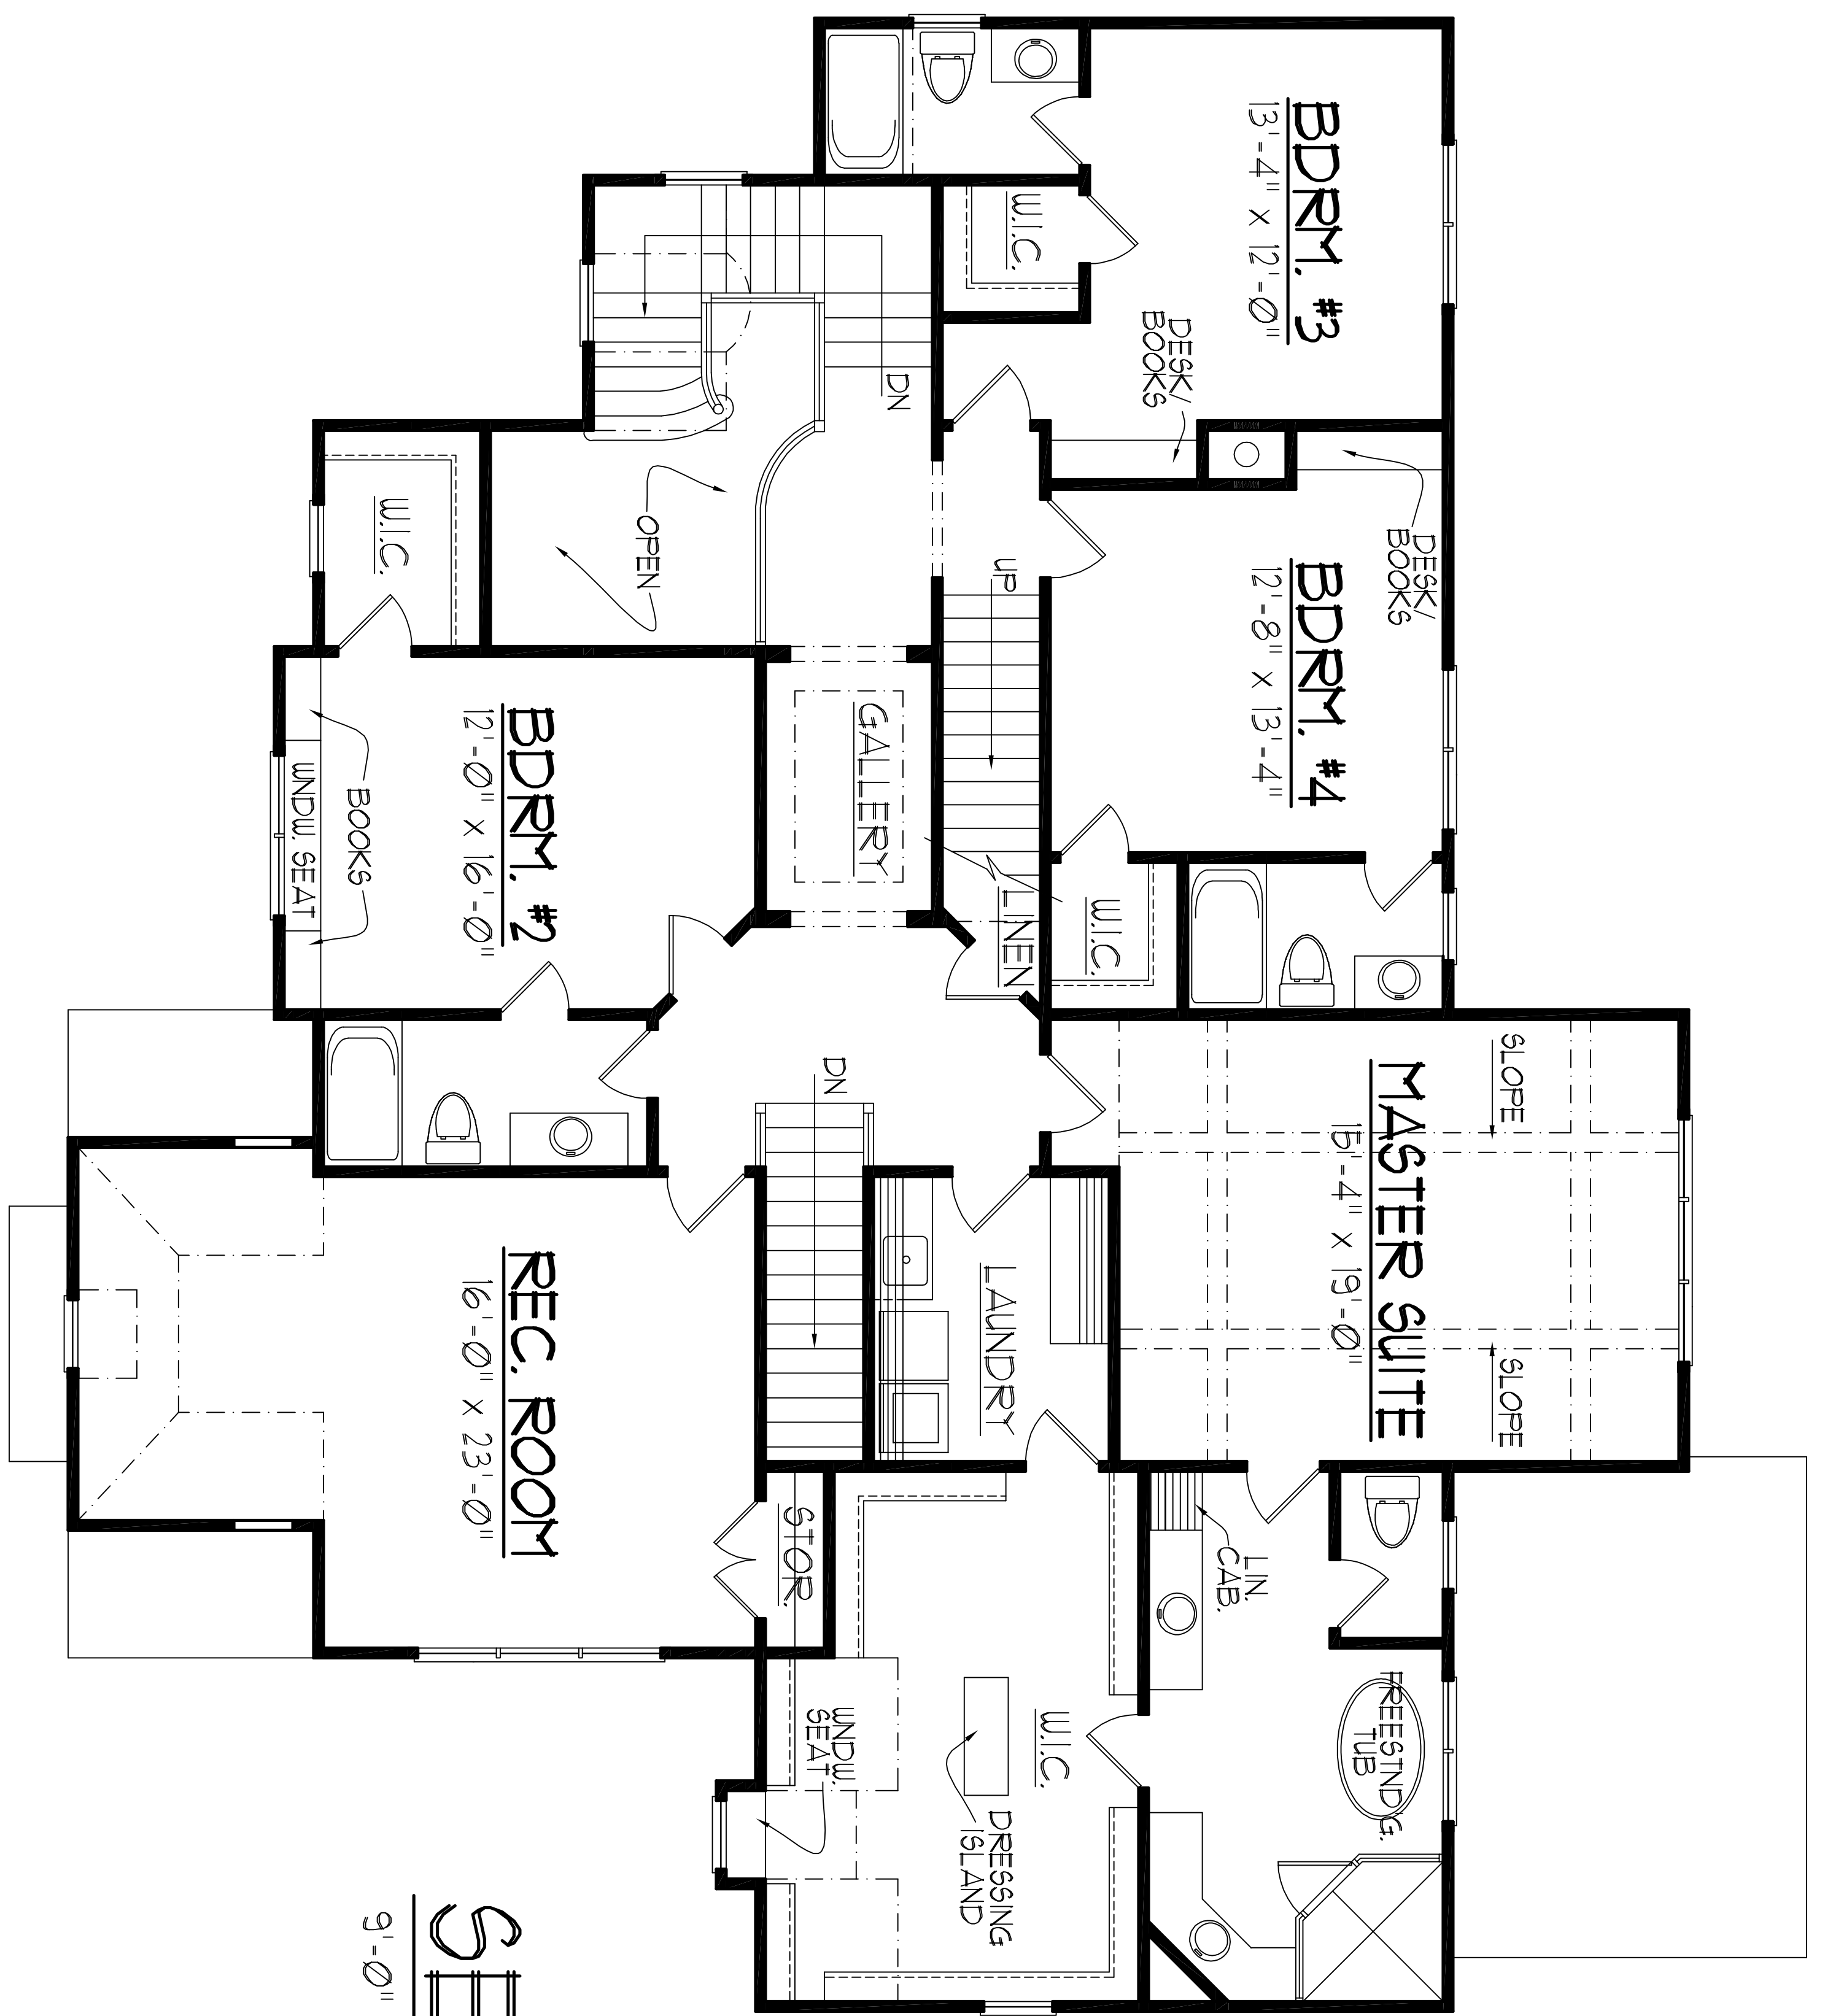

10'-0" CLG.  
 TOTAL 1642 SQ. FT.  
 4034 SQ. FT.

WALKER DESIGN BUILD  
 " BELLA CASA "  
 LOT# 171

**MURPHY - GARNOW DESIGN GROUP, INC.**

1140-300 KILDAIRE FARM ROAD  
CARY, NORTH CAROLINA 27511  
(919) 481-9115 FAX: (919) 481-6910  
www.murphygarnowdesign.com

**THIRD/ATTIC FLOOR PLAN**

WALKER DESIGN BUILD  
" BELLA CASA "  
LOT# 171