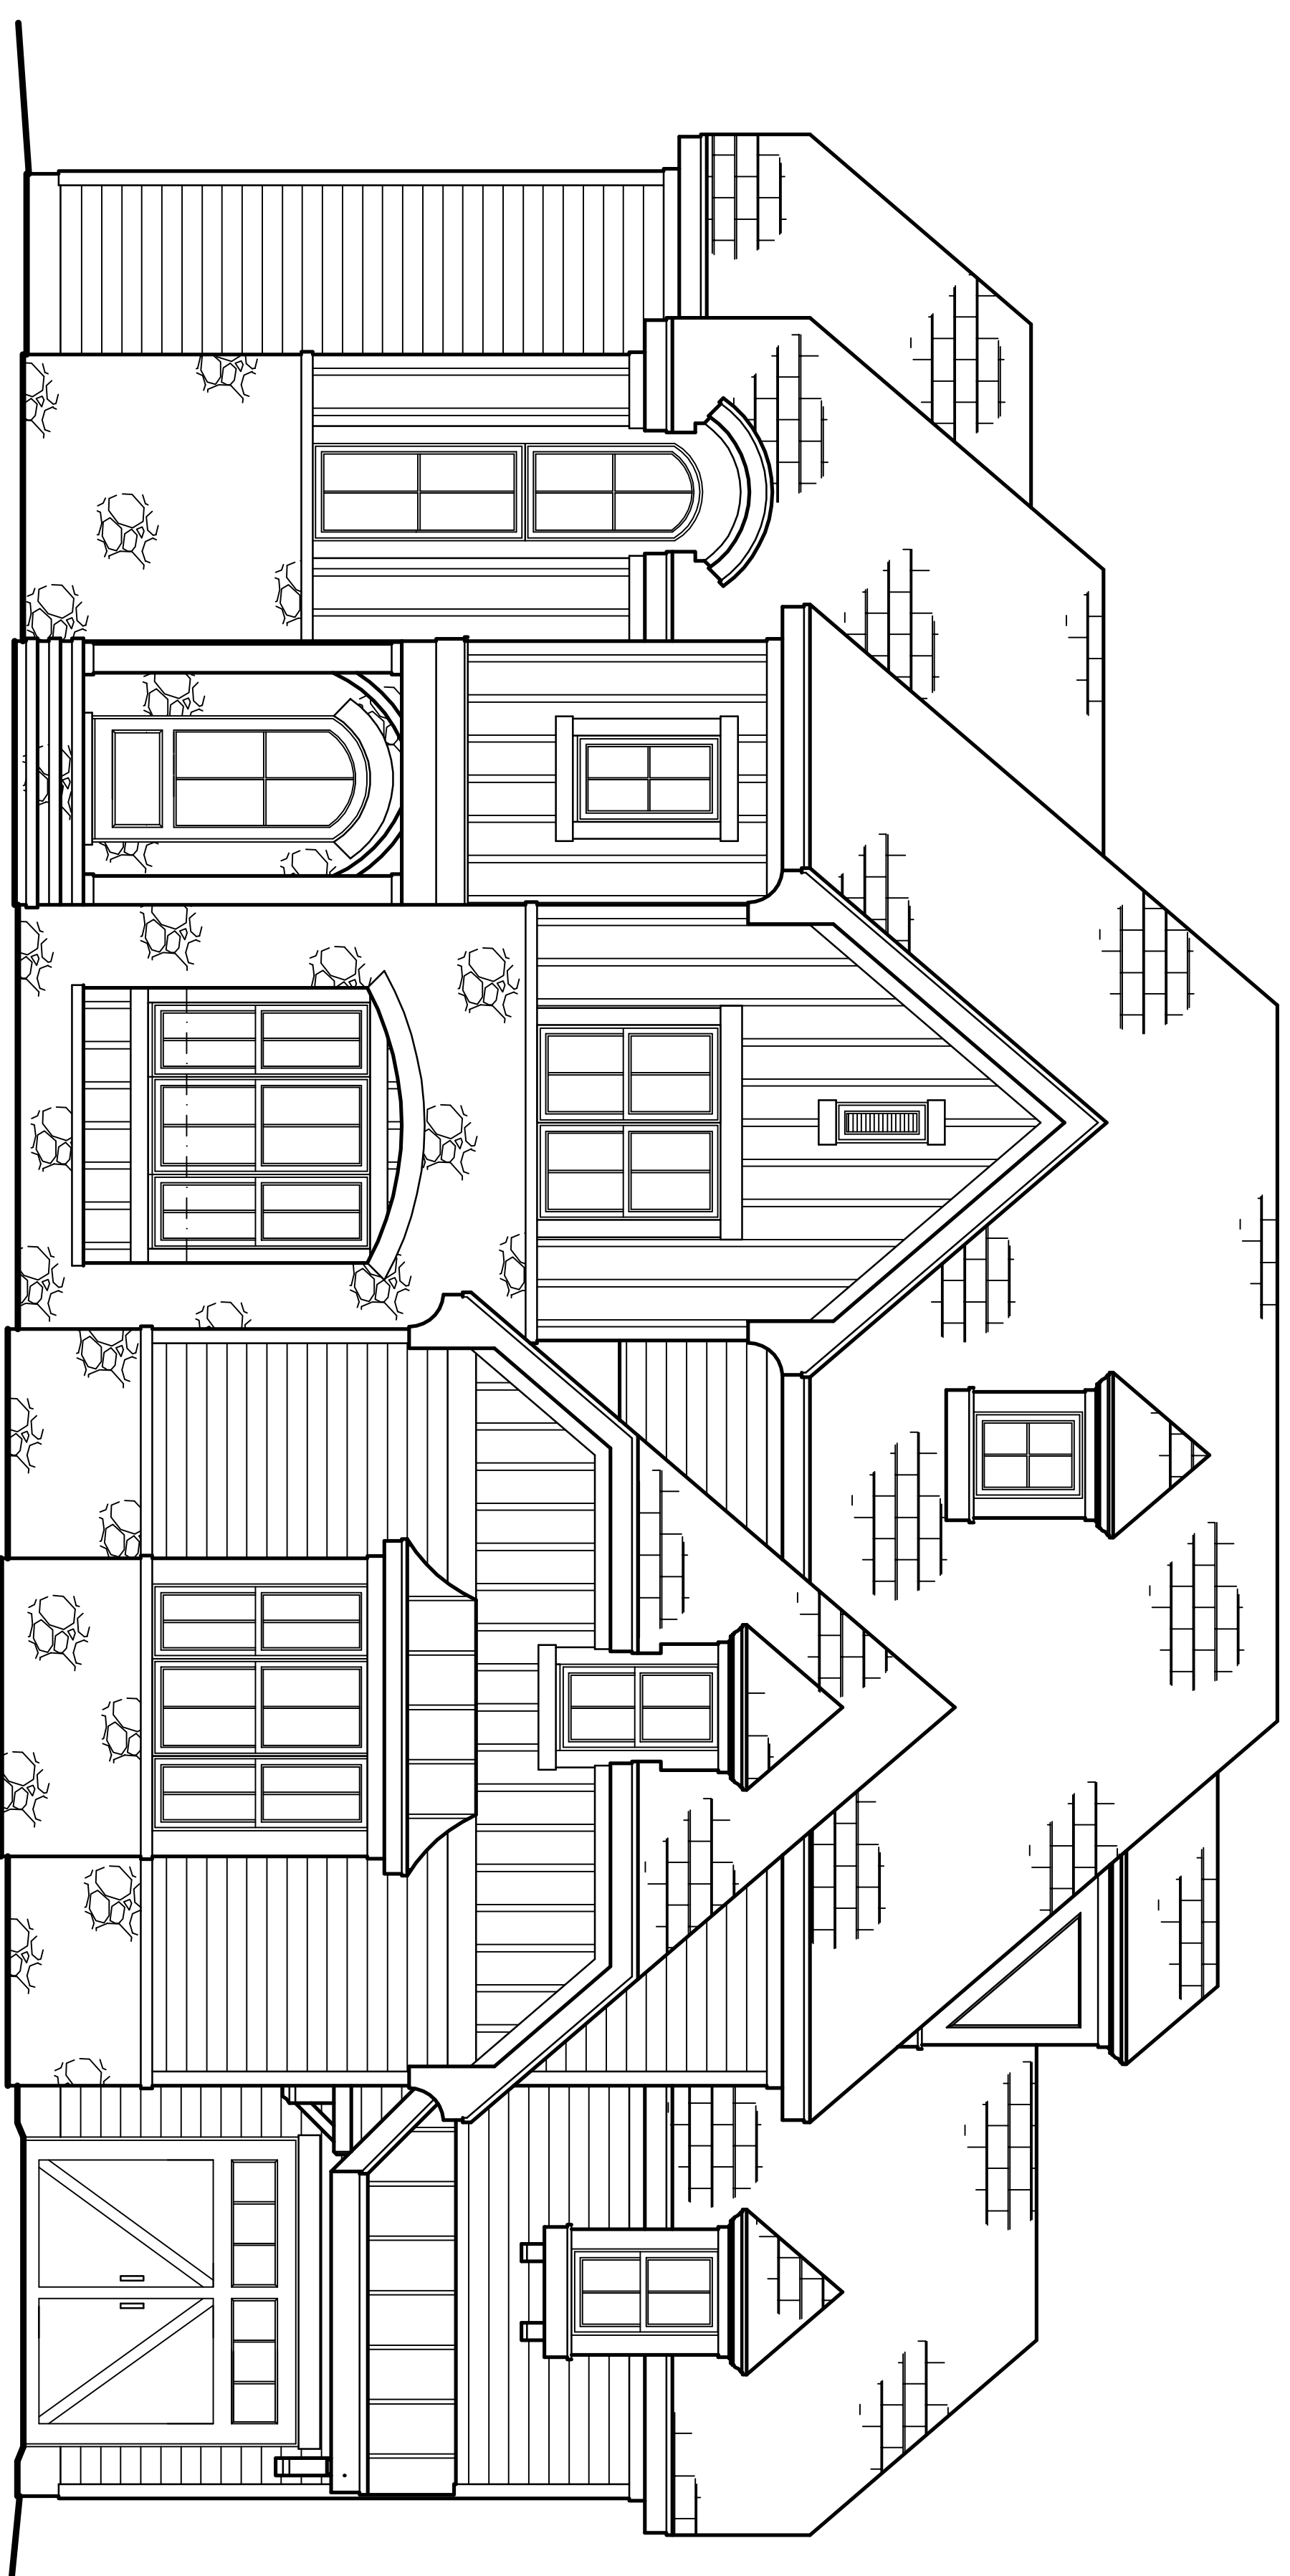

MURPHY - GARNOW DESIGN GROUP, INC.

1140-300 KILDAIRE FARM ROAD
CARY, NORTH CAROLINA 27511
(919) 481-9115 FAX: (919) 481-6910
www.murphygarnowdesign.com

FRONT ELEVATION

WALKER DESIGN BUILD

" BELLA CASA "
LOT# 171