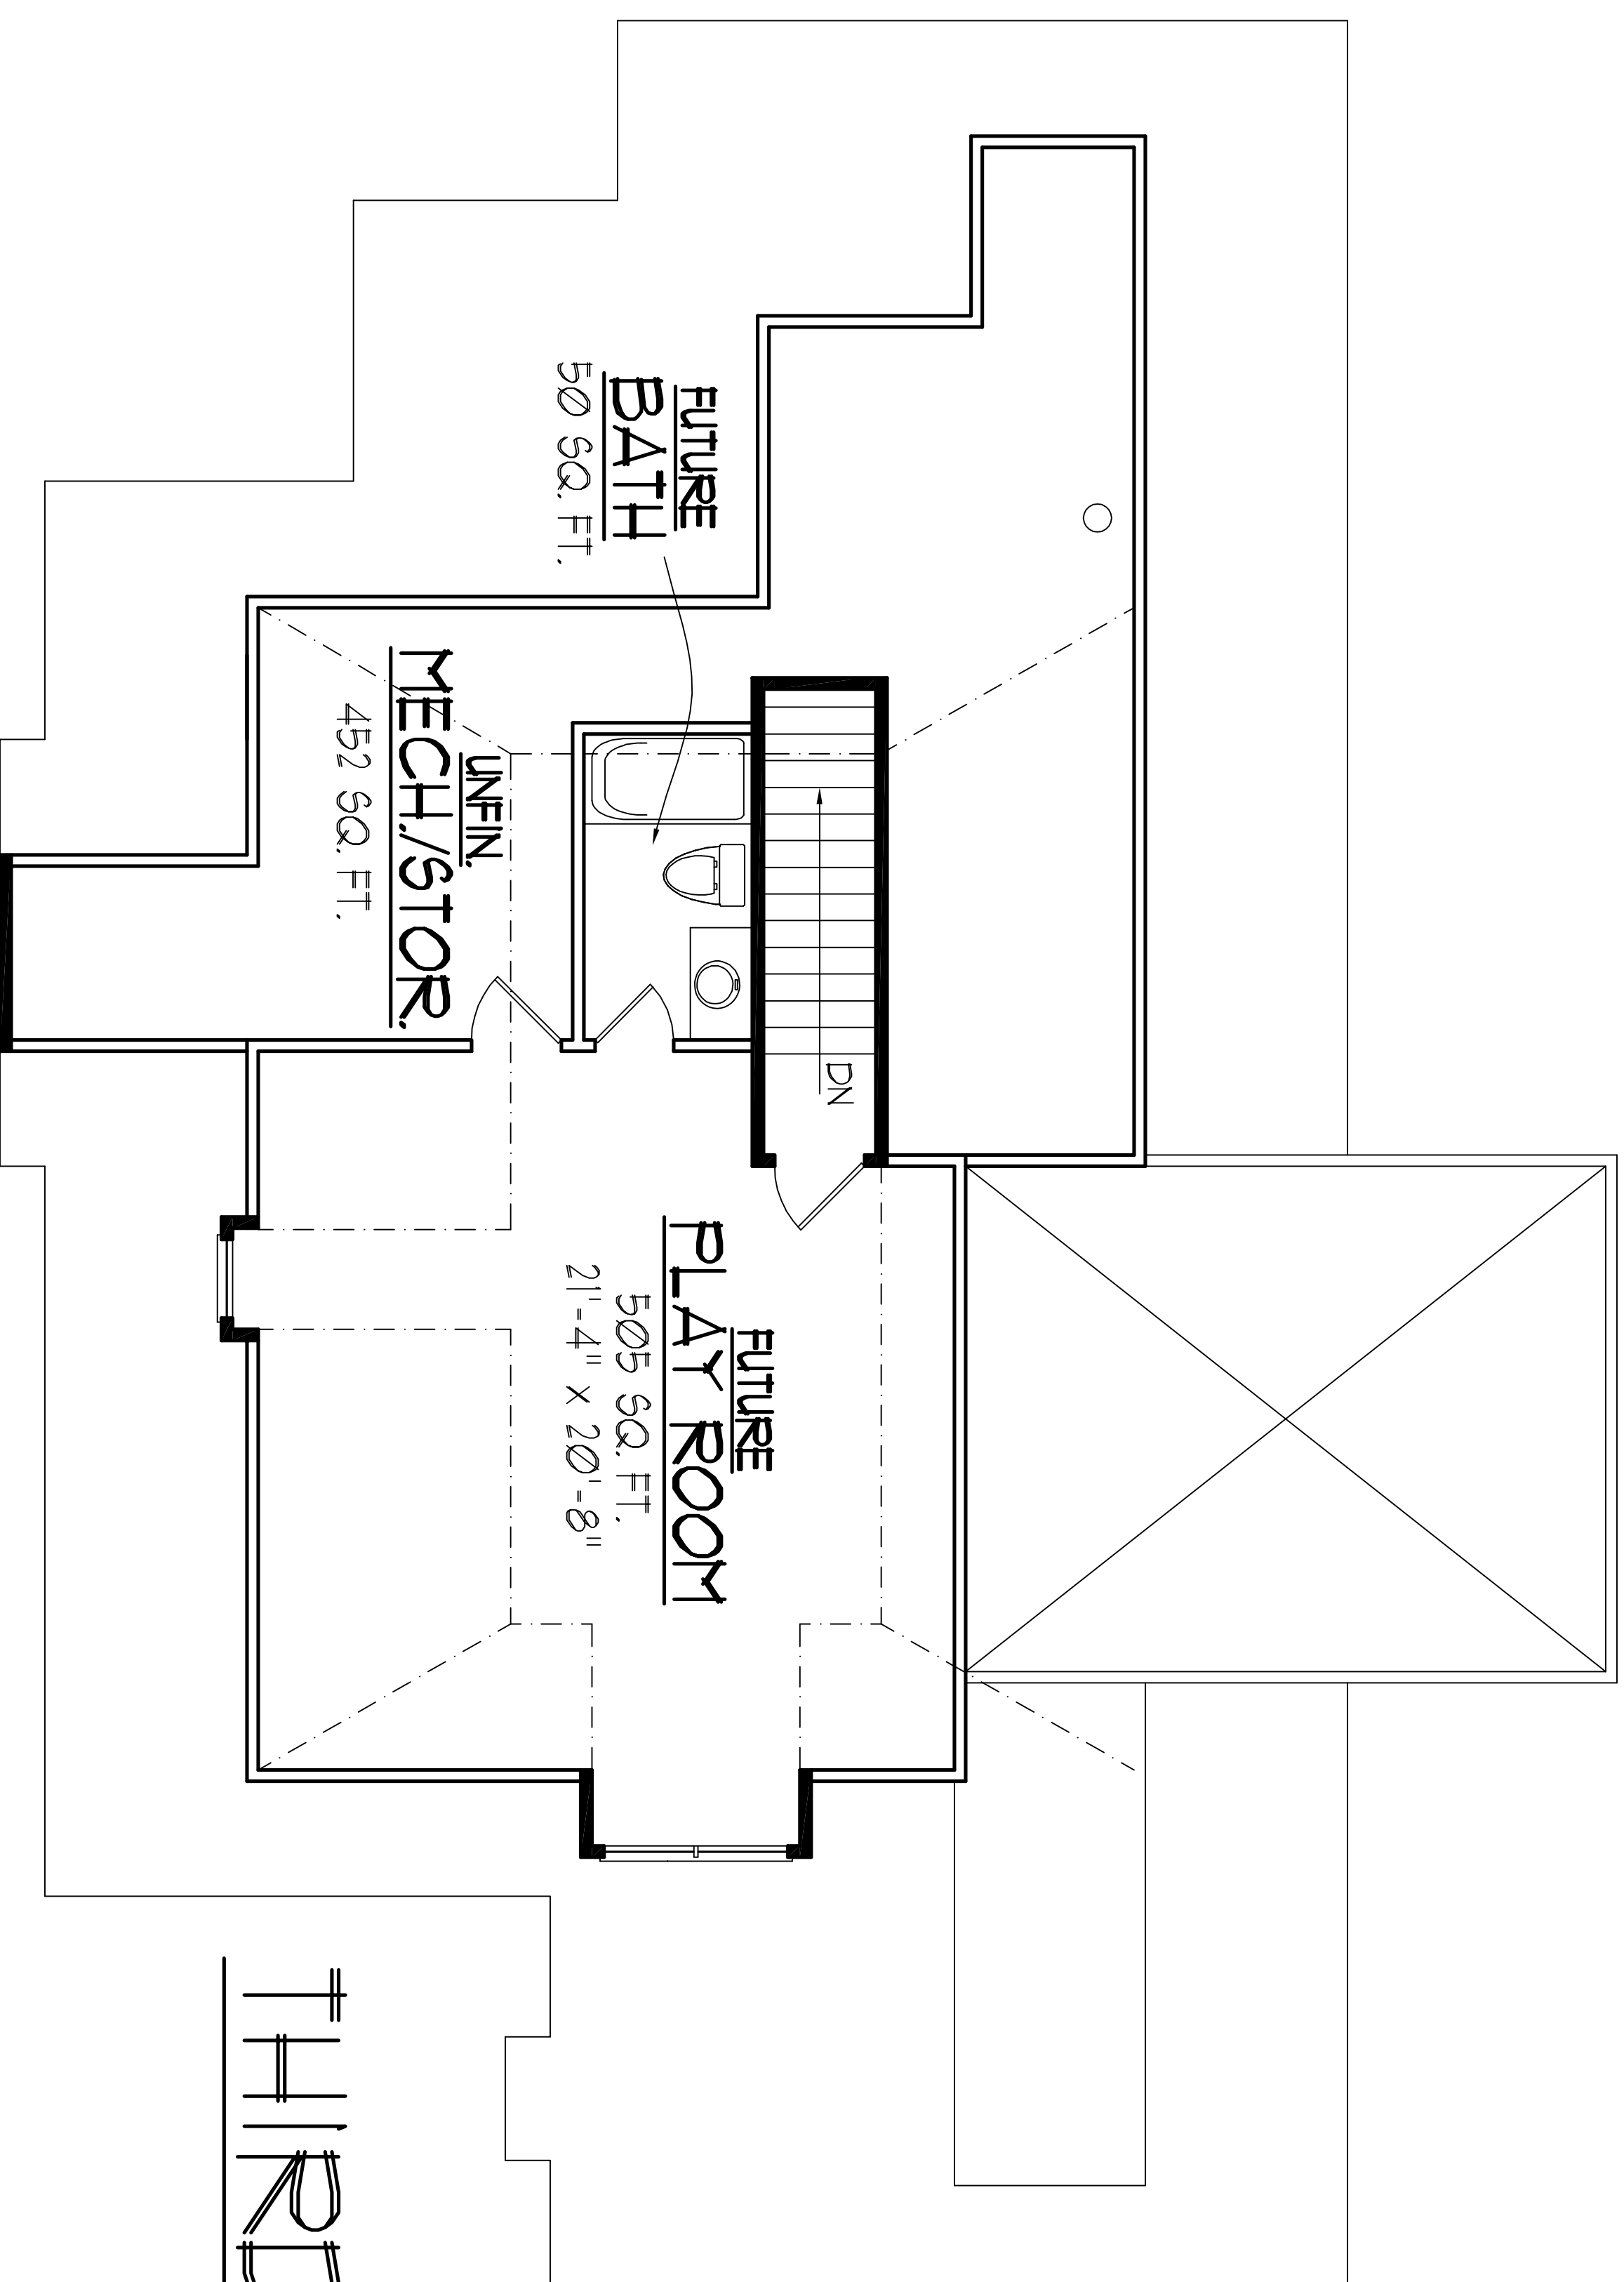

10'-0" CLG.  
 TOTAL 1642 SQ. FT.  
 4034 SQ. FT.

WALKER DESIGN BUILD  
 " BELLA CASA "  
 LOT# 171

**MURPHY - GARNOW DESIGN GROUP, INC.**

1140-300 KILDAIRE FARM ROAD  
CARY, NORTH CAROLINA 27511  
(919) 481-9115 FAX: (919) 481-6910  
www.murphygarnowdesign.com

**SECOND FLOOR PLAN**

9'-0" CLG.

2392 SQ. FT.

WALKER DESIGN BUILD  
" BELLA CASA "  
LOT# 171

**MURPHY - GARNOW DESIGN GROUP, INC.**

1140-300 KILDAIRE FARM ROAD  
CARY, NORTH CAROLINA 27511  
(919) 481-9115 FAX: (919) 481-6910  
www.murphygarnowdesign.com

**THIRD/ATTIC FLOOR PLAN**

WALKER DESIGN BUILD  
" BELLA CASA "  
LOT# 171