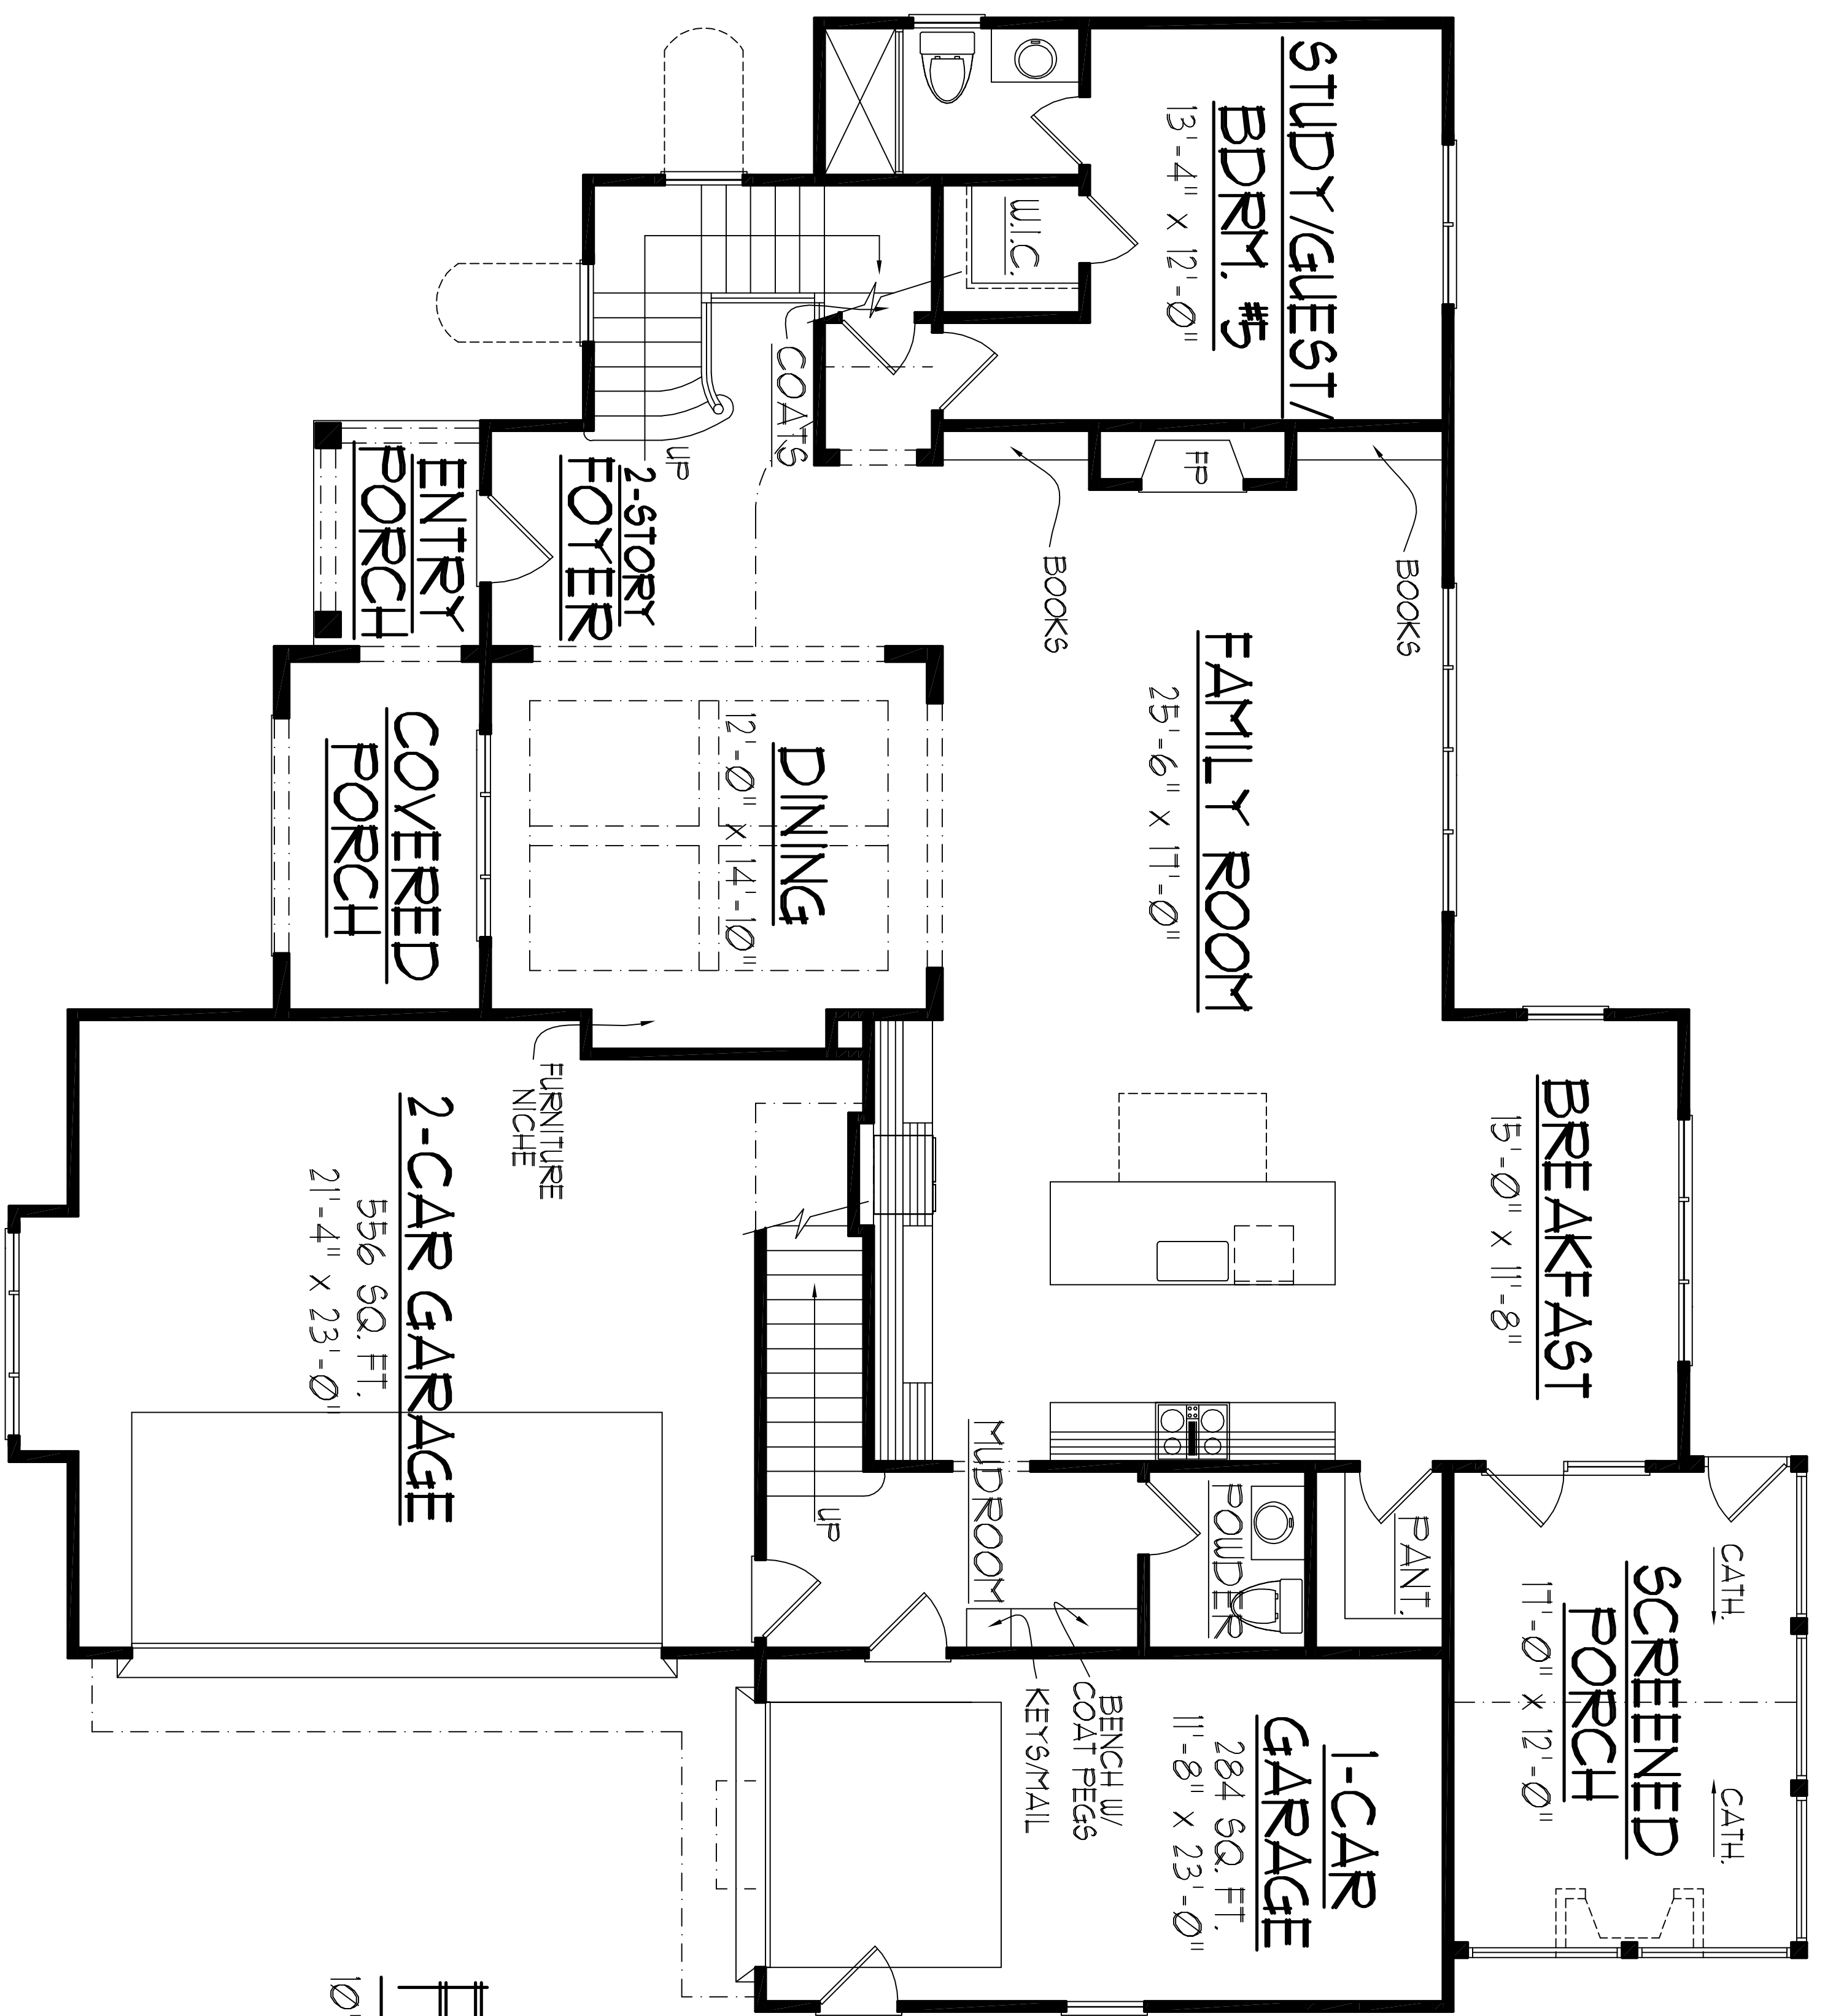

MURPHY - GARNOW DESIGN GROUP, INC.

1140-300 KILDAIRE FARM ROAD
CARY, NORTH CAROLINA 27511
(919) 481-9115 FAX: (919) 481-6910
www.murphygarnowdesign.com

FIRST FLOOR PLAN

10'-0" CLG.
TOTAL 1642 SQ. FT.
4034 SQ. FT.

WALKER DESIGN BUILD
" BELLA CASA "
LOT# 171